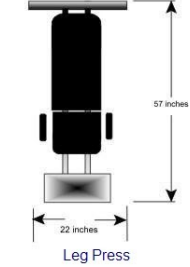

www.edgefitnessmfg.com

Plan Your Gym Layout

Everyone can use an Edge...

All Edge machines are constructed to the highest quality standards using the highest quality materials:

Main Frame: 2" X 3" steel (1/8" wall)