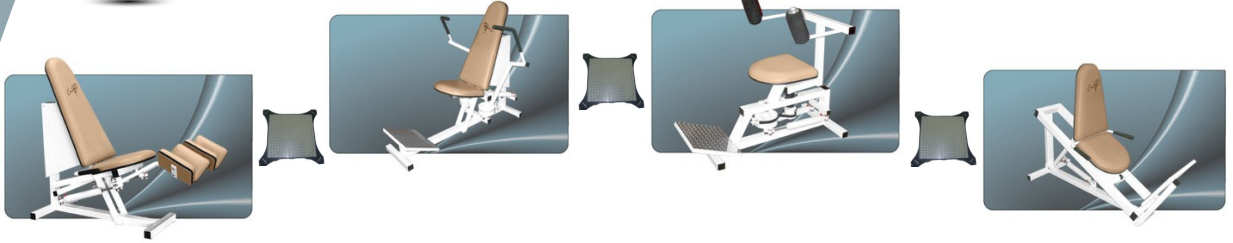

24 Station Package

Everyone can use an Edge...

Package comprises.....

- 1 X Leg Press
- 1 X Squat
- 1 X Bicep/Tricep
- 1 X Shoulder Press
- 1 X Abdominal Back
- 1 X Leg extension/ Curl
- 1 X Chest Press *
- 1 X Inner/Outer Thigh
- 1 X Pectoral Fly
- 1 X Rotary Torso
- 1 X Recumbent Stepper *
- 1 X Stepper