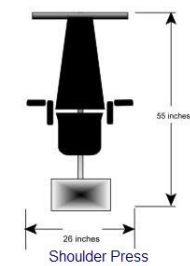

www.edgefitnessmfg.com

Plan Your Gym Layout

Everyone can use an Edge...

All Edge machines are constructed to the highest quality standards using the highest quality materials:

Main Frame: 2" X 3" steel (1/8" wall)