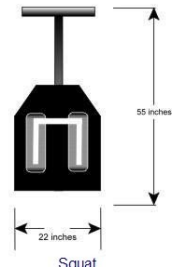

www.edgefitnessmfg.com

Plan Your Gym Layout

Everyone can use an Edge...

All Edge machines are constructed to the highest quality standards using the highest quality materials:

Main Frame: 2" X 3" steel (1/8" wall)