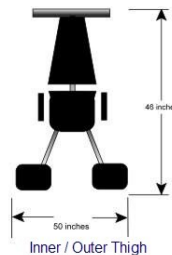

www.edgefitnessmfg.com

Plan Your Gym Layout

Everyone can use an Edge...

All Edge machines are constructed to the highest quality standards using the highest quality materials:

Main Frame: 2" X 3" steel (1/8" wall)