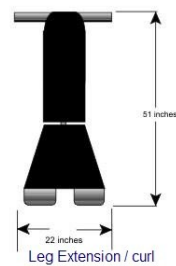

www.edgefitnessmfg.com

Plan Your Gym Layout

Everyone can use an Edge...

All Edge machines are constructed to the highest quality standards using the highest quality materials:

Main Frame: 2" X 3" steel (1/8" wall)