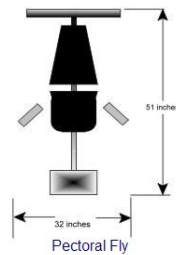

www.edgefitnessmfg.com

Plan Your Gym Layout

Everyone can use an Edge...

All Edge machines are constructed to the highest quality standards using the highest quality materials:

Main Frame: 2" X 3" steel (1/8" wall)