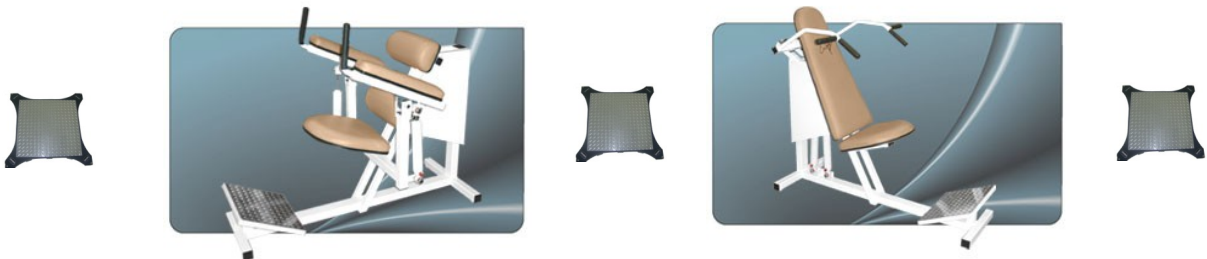

- 8 X Deluxe Springboard Recovery Stations
- Workout Queuing CD's and posters
- Best Warranty in the industry

* bi-directional also known as dual action provides positive resistance in both directions for double the exercise efficiency