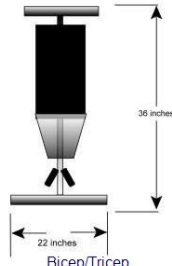

www.edgefitnessmfg.com

Plan Your Gym Layout

Everyone can use an Edge...

All Edge machines are constructed to the highest quality standards using the highest quality materials:

Main Frame: 2" X 3" steel (1/8" wall)