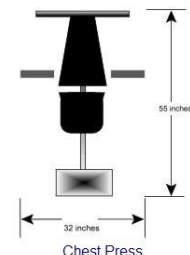

www.edgefitnessmfg.com

Plan Your Gym Layout

Everyone can use an Edge...

All Edge machines are constructed to the highest quality standards using the highest quality materials:

Main Frame: 2" X 3" steel (1/8" wall)