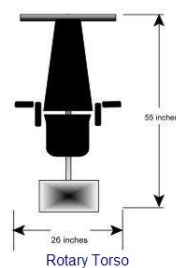

www.edgefitnessmfg.com

Plan Your Gym Layout

Everyone can use an Edge...

All Edge machines are constructed to the highest quality standards using the highest quality materials:

Main Frame: 2" X 3" steel (1/8" wall)