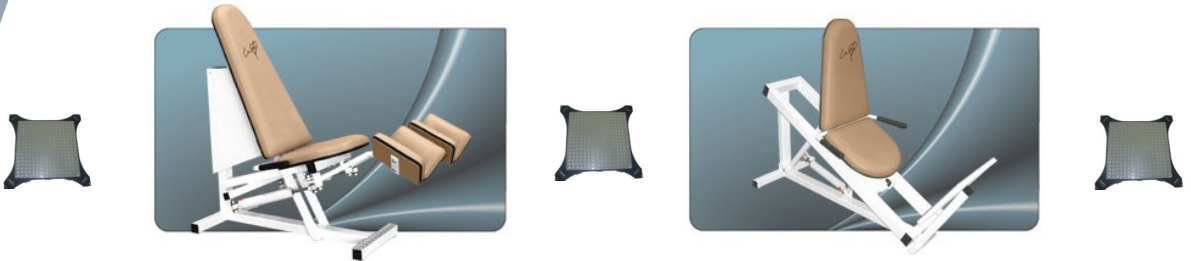

Package comprises....

- 1 X Leg Press
- 1 X Squat
- 1 X Bicep/Tricep
- 1 X Shoulder Press
- 1 X Abdominal Back
- 1 X Leg extension/ Curl
- 1 X Chest Press *
- 1 X Inner/Outer Thigh

- 8 X Deluxe Springboard Recovery Stations
- Workout Queuing CD's and posters
- Best Warranty in the industry