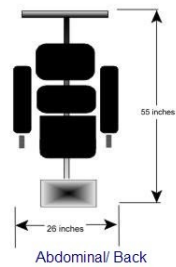

www.edgefitnessmfg.com

Plan Your Gym Layout

Everyone can use an Edge...

All Edge machines are constructed to the highest quality standards using the highest quality materials:

Main Frame: 2" X 3" steel (1/8" wall)