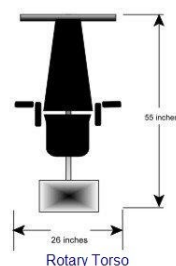

All Edge machines are constructed to the highest quality standards using the highest quality materials:

Main Frame: 2" X 3" steel (1/8" wall)

Paint: Powder coated, white, baked at 500 degree for durability

Upholstery: Beige sanitary proof vinyl, 2" high density foam

Warranty: 5 Year structural ([see website for details](http://www.edgefitnessmfg.com))

E & O E

Edge Fitness Hydrafit Mfg Inc

495 St-Rene Est,
Gatineau,
Qc
J8P8A5

Toll Free: +1 866 882 3343
E-mail: info@edgefitnessmfg.com
<http://www.edgefitnessmfg.com>

To order your package today visit:

www.edgefitnessmfg.com