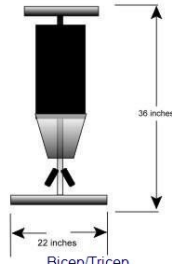

All Edge machines are constructed to the highest quality standards using the highest quality materials:

Main Frame: 2" X 3" steel (1/8" wall)

Paint: Powder coated, white, baked at 500 degree for durability

Upholstery: Beige sanitary proof vinyl, 2" high density foam

Warranty: 5 Year structural ([see website for details](http://www.edgefitnessmfg.com))

E & O E

Edge Fitness Hydrafit Mfg Inc

495 St-Rene Est,
Gatineau,
Qc
J8P8A5

Toll Free: +1 866 882 3343
E-mail: info@edgefitnessmfg.com
<http://www.edgefitnessmfg.com>

To order your package today visit:

www.edgefitnessmfg.com