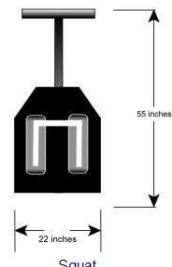

All Edge machines are constructed to the highest quality standards using the highest quality materials:

Main Frame: 2" X 3" steel (1/8" wall)

Paint: Powder coated, white, baked at 500 degree for durability

Upholstery: Beige sanitary proof vinyl, 2" high density foam

Warranty: 5 Year structural ([see website for details](http://www.edgefitnessmfg.com))

E & O E

Edge Fitness Hydrafit Mfg Inc

495 St-Rene Est,
Gatineau,
Qc
J8P8A5

Toll Free: +1 866 882 3343
E-mail: info@edgefitnessmfg.com
<http://www.edgefitnessmfg.com>

To order your package today visit:

www.edgefitnessmfg.com