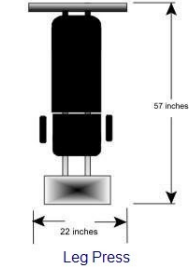

Everyone can use an Edge...

All Edge machines are constructed to the highest quality standards using the highest quality materials:

Main Frame: 2" X 3" steel (1/8" wall)

Paint: Powder coated, white, baked at 500 degree for durability