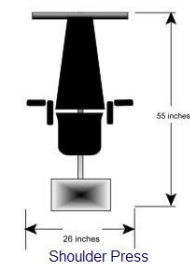

All Edge machines are constructed to the highest quality standards using the highest quality materials:

Main Frame: 2" X 3" steel (1/8" wall)

Paint: Powder coated, white, baked at 500 degree for durability

Upholstery: Beige sanitary proof vinyl, 2" high density foam

Warranty: 5 Year structural ([see website for details](http://www.edgefitnessmfg.com))

E & O E

Edge Fitness Hydrafit Mfg Inc

495 St-Rene Est,
Gatineau,
Qc
J8P8A5

Toll Free: +1 866 882 3343
E-mail: info@edgefitnessmfg.com
<http://www.edgefitnessmfg.com>

To order your package today visit:

www.edgefitnessmfg.com