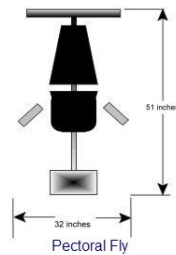

Everyone can use an Edge...

All Edge machines are constructed to the highest quality standards using the highest quality materials:

Main Frame: 2" X 3" steel (1/8" wall)

Paint: Powder coated, white, baked at 500 degree for durability