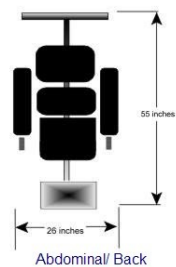

All Edge machines are constructed to the highest quality standards using the highest quality materials:

Main Frame: 2" X 3" steel (1/8" wall)

Paint: Powder coated, white, baked at 500 degree for durability

Upholstery: Beige sanitary proof vinyl, 2" high density foam

Warranty: 5 Year structural ([see website for details](http://www.edgefitnessmfg.com))

E & O E

Edge Fitness Hydrafit Mfg Inc

495 St-Rene Est,
Gatineau,
Qc
J8P8A5

Toll Free: +1 866 882 3343
E-mail: info@edgefitnessmfg.com
<http://www.edgefitnessmfg.com>

To order your package today visit:

www.edgefitnessmfg.com