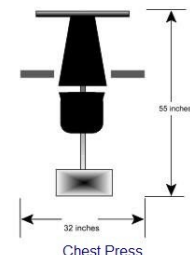

Everyone can use an Edge...

All Edge machines are constructed to the highest quality standards using the highest quality materials:

Main Frame: 2" X 3" steel (1/8" wall)

Paint: Powder coated, white, baked at 500 degree for durability