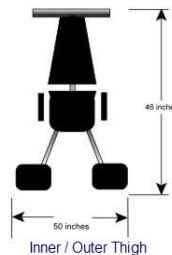

All Edge machines are constructed to the highest quality standards using the highest quality materials:

Main Frame: 2" X 3" steel (1/8" wall)

Paint: Powder coated, white, baked at 500 degree for durability

Upholstery: Beige sanitary proof vinyl, 2" high density foam

Warranty: 5 Year structural ([see website for details](http://www.edgefitnessmfg.com))

E & O E

Edge Fitness Hydrafit Mfg Inc

495 St-Rene Est,
Gatineau,
Qc
J8P8A5

Toll Free: +1 866 882 3343
E-mail: info@edgefitnessmfg.com
<http://www.edgefitnessmfg.com>

To order your package today visit:

www.edgefitnessmfg.com