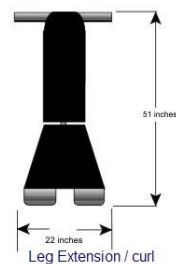

All Edge machines are constructed to the highest quality standards using the highest quality materials:

Main Frame: 2" X 3" steel (1/8" wall)

Paint: Powder coated, white, baked at 500 degree for durability

Upholstery: Beige sanitary proof vinyl, 2" high density foam

Warranty: 5 Year structural ([see website for details](http://www.edgefitnessmfg.com))

E & O E

Edge Fitness Hydrafit Mfg Inc

495 St-Rene Est,
Gatineau,
Qc
J8P8A5

Toll Free: +1 866 882 3343
E-mail: info@edgefitnessmfg.com
<http://www.edgefitnessmfg.com>

To order your package today visit:

www.edgefitnessmfg.com