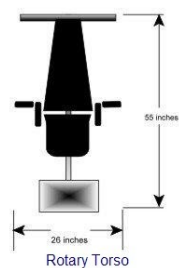

## Plan Your Gym Layout

*Everyone can use an Edge...*

All Edge machines are constructed to the highest quality standards using the highest quality materials:

Main Frame: 2" X 3" steel (1/8" wall )

Paint: Powder coated, white, baked at 500 degree for durability