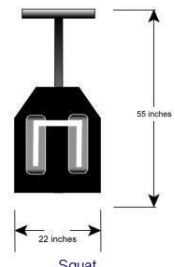

## Plan Your Gym Layout

*Everyone can use an Edge...*

All Edge machines are constructed to the highest quality standards using the highest quality materials:

Main Frame: 2" X 3" steel (1/8" wall )

Paint: Powder coated, white, baked at 500 degree for durability