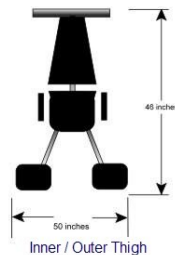

## Plan Your Gym Layout

*Everyone can use an Edge...*

All Edge machines are constructed to the highest quality standards using the highest quality materials:

Main Frame: 2" X 3" steel (1/8" wall )

Paint: Powder coated, white, baked at 500 degree for durability