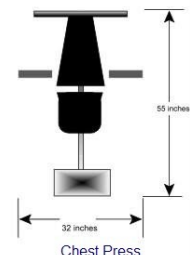

## Plan Your Gym Layout

*Everyone can use an Edge...*

All Edge machines are constructed to the highest quality standards using the highest quality materials:

Main Frame: 2" X 3" steel (1/8" wall )

Paint: Powder coated, white, baked at 500 degree for durability