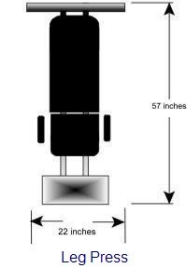

## Plan Your Gym Layout

*Everyone can use an Edge...*

All Edge machines are constructed to the highest quality standards using the highest quality materials:

Main Frame: 2" X 3" steel (1/8" wall )

Paint: Powder coated, white, baked at 500 degree for durability