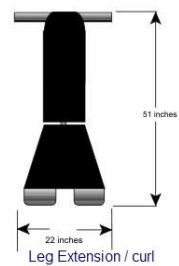

## Plan Your Gym Layout

*Everyone can use an Edge...*

All Edge machines are constructed to the highest quality standards using the highest quality materials:

Main Frame: 2" X 3" steel (1/8" wall )

Paint: Powder coated, white, baked at 500 degree for durability