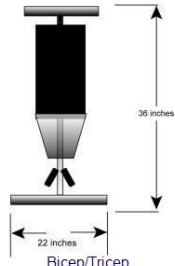

## Plan Your Gym Layout

*Everyone can use an Edge...*

All Edge machines are constructed to the highest quality standards using the highest quality materials:

Main Frame: 2" X 3" steel (1/8" wall )

Paint: Powder coated, white, baked at 500 degree for durability