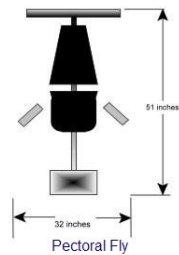

## Plan Your Gym Layout

*Everyone can use an Edge...*

All Edge machines are constructed to the highest quality standards using the highest quality materials:

Main Frame: 2" X 3" steel (1/8" wall )

Paint: Powder coated, white, baked at 500 degree for durability