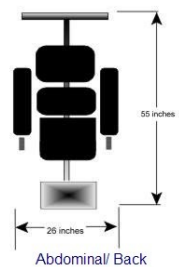

## Plan Your Gym Layout

*Everyone can use an Edge...*

All Edge machines are constructed to the highest quality standards using the highest quality materials:

Main Frame: 2" X 3" steel (1/8" wall )

Paint: Powder coated, white, baked at 500 degree for durability