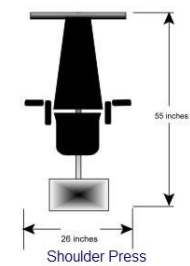

## Plan Your Gym Layout

*Everyone can use an Edge...*

All Edge machines are constructed to the highest quality standards using the highest quality materials:

Main Frame: 2" X 3" steel (1/8" wall )

Paint: Powder coated, white, baked at 500 degree for durability